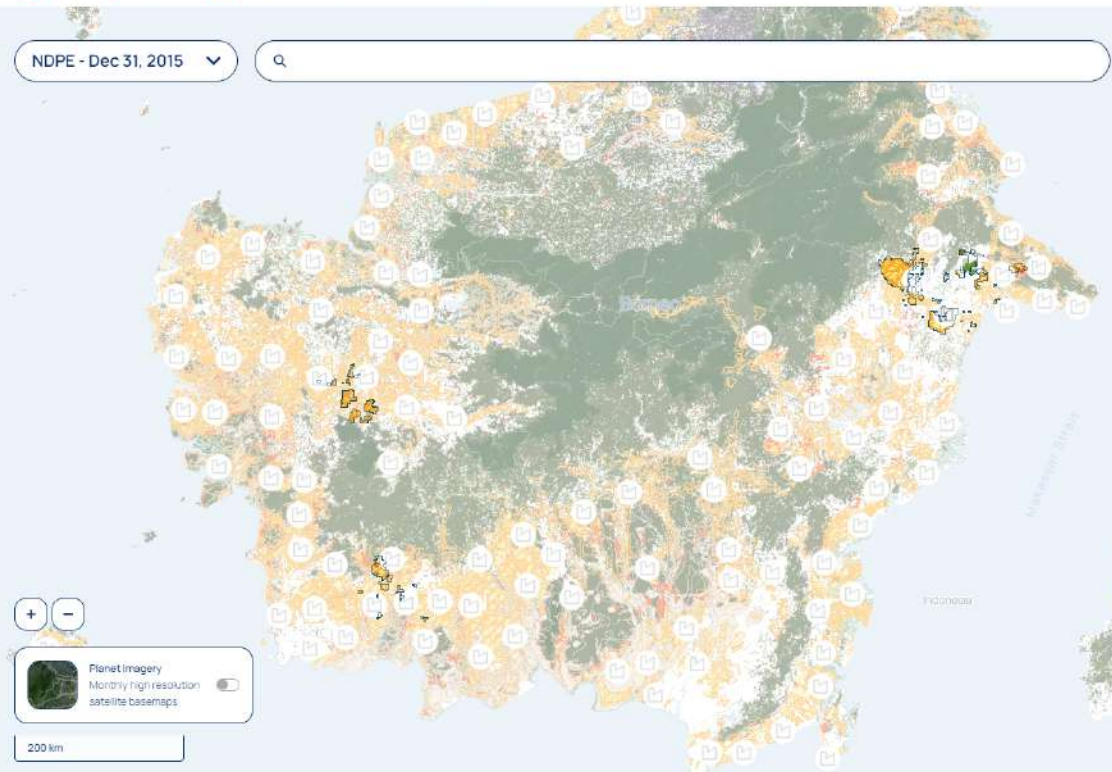

Satelligence's  
collaboration with  
DSNG to commit to  
zero deforestation  
within its operational  
areas and throughout  
the Company's supply  
chain

**Satelligence**

- Event Feed
- Map**
- Supply Chain (beta)
- Export

DSN

susana triastuti

Resource Center  
Privacy  
Support

- Map Layers
- Supply Chain
- Forest Loss

**Satelligence**

- Event Feed
- Map**
- Supply Chain (beta)
- Export

DSN

susana triastuti